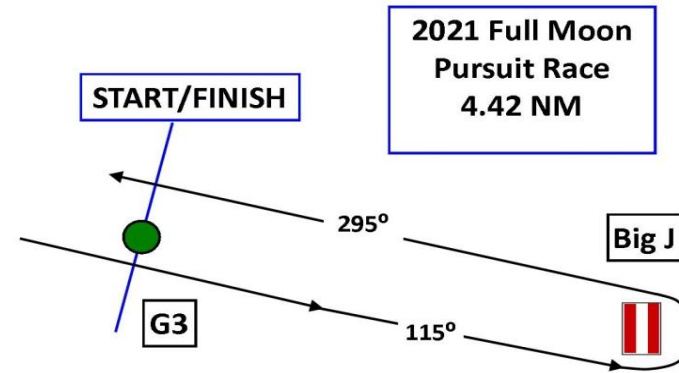

2021 Full Moon Pursuit Race - 4.42 NM Starting Times (Pg 1)

		Start: 18:00:00	Distance: 4.42		
Boat Name	Sail #	Handicap	Start time	From Start	Finish
Desiderata	138	276	18:00:00	0	
Marmara	20	275	18:00:04	0:00:04	
Cayennita III	632	271	18:00:22	0:00:22	
Sin Bad Lee	0	261	18:01:06	0:01:06	
Hula Girl	681	261	18:01:06	0:01:06	
Capella	NA	260	18:01:10	0:01:10	
Legacy	115	251	18:01:50	0:01:50	
Tazz	N/A	246	18:02:12	0:02:12	
Bay Woof	174	246	18:02:12	0:02:12	
Amber Looe	434	243	18:02:25	0:02:25	
Moonraker	22	241	18:02:34	0:02:34	
Legacy- cruising spin	115	238	18:02:47	0:02:47	
Lucky Tiger	60	237	18:02:52	0:02:52	
Magic Dragon		236	18:02:56	0:02:56	
At Last	80	228	18:03:32	0:03:32	
Good Stories	25	228	18:03:32	0:03:32	
Amber Looe- Cruising	434	224	18:03:49	0:03:49	
Galene	102	218	18:04:16	0:04:16	
Hula Girl II		218	18:04:16	0:04:16	
Fantasy	n/a	217	18:04:20	0:04:20	
Jade	N/A	217	18:04:20	0:04:20	
Meridian		213	18:04:38	0:04:38	
Koinonia II	206	210	18:04:51	0:04:51	
Cynosure	33	206	18:05:09	0:05:09	
Galene - Cruising Spi	102	205	18:05:13	0:05:13	
Moonshine	651	205	18:05:13	0:05:13	
Sea Life	nsn	205	18:05:13	0:05:13	
Emerald Mistress	619	205	18:05:13	0:05:13	
Freelance	S28	201	18:05:31	0:05:31	
Koinonia II - Cruising	206	199	18:05:40	0:05:40	
Sailavie	959686	198	18:05:44	0:05:44	

Course= 4.42 NM

Mark	Lv to	Distance	Bearing
G3 - Start			
Big J	P	2.21	115°
G3 - Finish		2.21	295°
		4.42	

For Illustration only
Not for Navigation -Not to Scale
Bearing are true, not magnetic

2021 Full Moon Pursuit Race - 4.42 NM Starting Times (Pg 2)

Course= 4.42 NM

Mark	Lv to	Distance	Bearing
G3 - Start			
Big J	P	2.21	115°
G3 - Finish		2.21	295°
		4.42	

For Illustration only
Not for Navigation -Not to Scale
Bearing are true, not magnetic