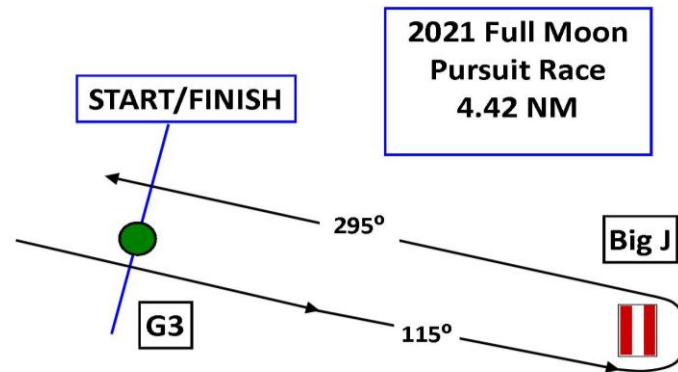

2021 Full Moon Pursuit Race - 4.42 NM Starting Times (Pg 1)

		Start: 18:00:00	Distance: 4.42		
Boat Name	Sail #	Handicap	Start time	From Start	Finish
Desiderata	138	276	18:00:00	0	
Marmara	20	275	18:00:04	0:00:04	
Cayennita III	632	271	18:00:22	0:00:22	
Sin Bad Lee	0	261	18:01:06	0:01:06	
Hula Girl	681	261	18:01:06	0:01:06	
Capella	NA	260	18:01:10	0:01:10	
Legacy	115	251	18:01:50	0:01:50	
Tazz	N/A	246	18:02:12	0:02:12	
Bay Woof	174	246	18:02:12	0:02:12	
Amber Looe	434	243	18:02:25	0:02:25	
Moonraker	22	241	18:02:34	0:02:34	
Legacy- cruising spin	115	238	18:02:47	0:02:47	
Lucky Tiger	60	237	18:02:52	0:02:52	
Magic Dragon		236	18:02:56	0:02:56	
At Last	80	228	18:03:32	0:03:32	
Good Stories	25	228	18:03:32	0:03:32	
Amber Looe- Cruising	434	224	18:03:49	0:03:49	
Galene	102	218	18:04:16	0:04:16	
Hula Girl II		218	18:04:16	0:04:16	
Fantasy	n/a	217	18:04:20	0:04:20	
Jade	N/A	217	18:04:20	0:04:20	
Meridian		213	18:04:38	0:04:38	
Koinonia II	206	210	18:04:51	0:04:51	
Cynosure	33	206	18:05:09	0:05:09	
Galene - Cruising Spi	102	205	18:05:13	0:05:13	
Moonshine	651	205	18:05:13	0:05:13	
Sea Life	nsn	205	18:05:13	0:05:13	
Emerald Mistress	619	205	18:05:13	0:05:13	
Freelance	S28	201	18:05:31	0:05:31	
Koinonia II - Cruising	206	199	18:05:40	0:05:40	
Sailavie	959686	198	18:05:44	0:05:44	

Course= 4.42 NM

Mark	Lv to	Distance	Bearing
G3 - Start			
Big J	P	2.21	115°
G3 - Finish		2.21	295°
		4.42	

For Illustration only
Not for Navigation -Not to Scale
Bearing are true, not magnetic

2021 Full Moon Pursuit Race - 4.42 NM Starting Times (Pg 2)

Course= 4.42 NM

Mark	Lv to	Distance	Bearing
G3 - Start			
Big J	P	2.21	115°
G3 - Finish		2.21	295°
		4.42	

For Illustration only
Not for Navigation -Not to Scale
Bearing are true, not magnetic