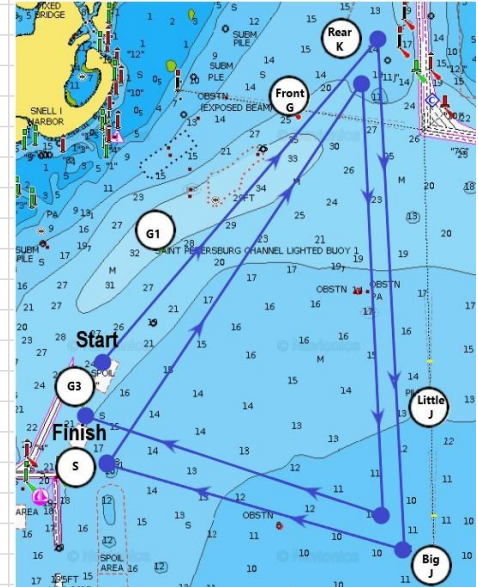

Mark	Lv to	Distance	Bearing
G3 - Start			
Rear K	P	2.45	037°
Big J	S	2.95	170°
S	S	2.15	283°
Rear K	S	2.87	33°
Big J	S	2.95	170°
G3 - Finish			
		2.21	295°

Back Off	<u>29</u>	85	11:49:35	0:49:35						
Warrior-Non-Spin	42341	80	11:50:53	0:50:53						
Silver Surfer	7	60	11:56:05	0:56:05						
Warrior	42341	57	11:56:52	0:56:52						
Abeona	IRL 3600	51	11:58:25	0:58:25						
Raven	17	42	12:00:45	1:00:45						
Gimmi Shelter	15	39	12:01:32	1:01:32						
Tack Tick	11	39	12:01:32	1:01:32						