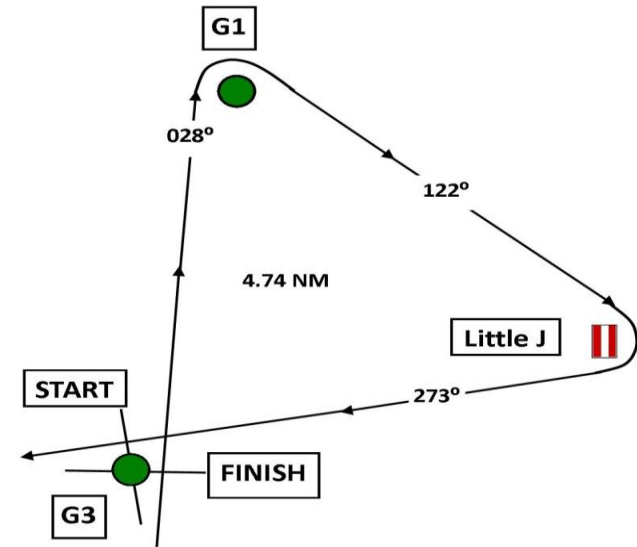

Course= 4.74 NM

Mark	Lv to	Distance	Bearing
G3 - Start			
G1	S	0.97	28°
Little J	S	1.79	122°
G3 - Finish		1.98	273°

For Illustration only
Not for Navigation -Not to Scale
Bearing are true, not magnetic