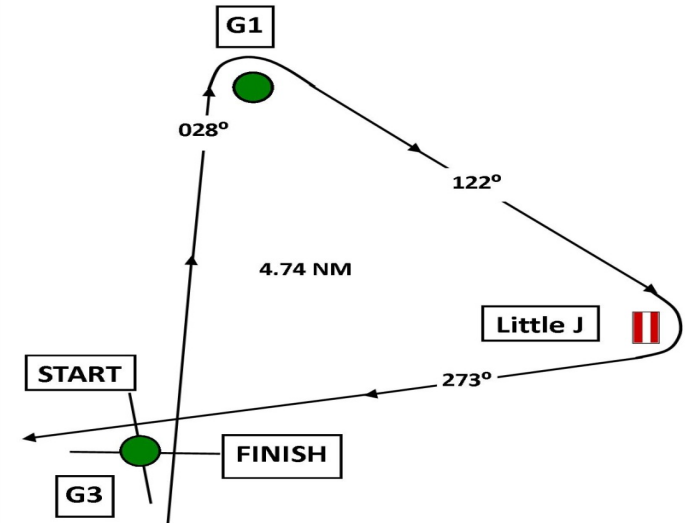

Course= 4.74 NM

Mark	Lv to	Distance	Bearing
G3 - Start			
G1	S	0.97	28°
Little J	S	1.79	122°
G3 - Finish		1.98	273°

For Illustration only
Not for Navigation -Not to Scale
Bearing are true, not magnetic