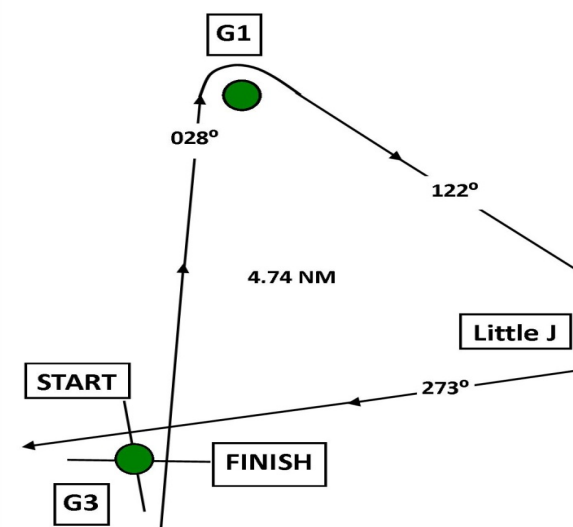

Course= 4.74 NM

Mark	Lv to	Distance
G3 - Start		
G1	S	0.97
Little J	S	1.79
G3 - Finish		1.98

For Illustration only
Not for Navigation -Not to Scale
Bearing are true, not magnetic