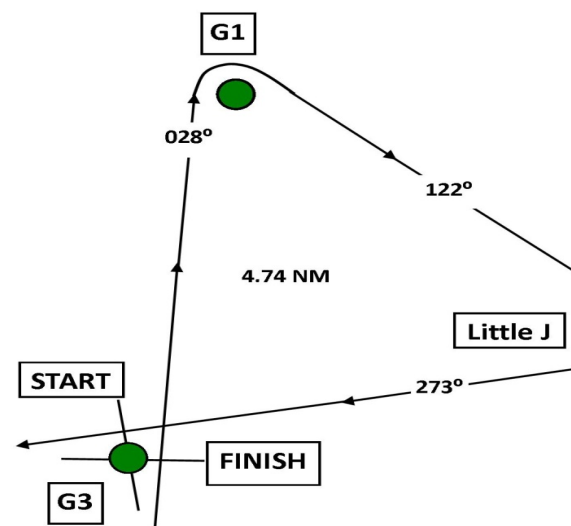

Course= 4.74 NM

Mark	Lv to	Distance	Bearing
G3 - Start			
G1	S	0.97	28°
Little J	S	1.79	122°
G3 - Finish		1.98	273°

For Illustration only

Not for Navigation -Not to Scale

Bearing are true, not magnetic

2022 Double Handed Race - 4.74 NM Starting Times (pg 2)

Course=4.74 NM

Mark	Lv to	Distance
G3 - Start		
G1	S	0.97
Little J	S	1.79
G3 - Finish		1.98

For Illustration only
Not for Navigation -Not to Scale
Bearing are true, not magnetic

Bearing

28°

122°

273°

2022 Double Handed Race - 4.74 NM Starting Times (pg 3)

Course= 4.74 NM

Mark	Lv to	Distance
G3 - Start		
G1	S	0.97
Little J	S	1.79
G3 - Finish		1.98

For Illustration only
Not for Navigation - Not to Scale
Bearing are true, not magnetic

Bearing

28°

122°

273°