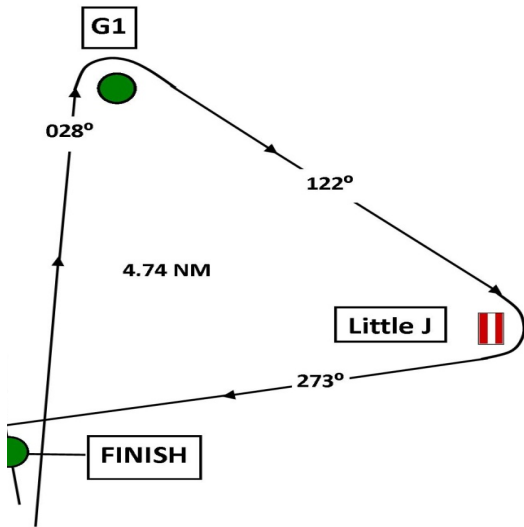

Bearing

28°

122°

273°

2022 Double Handed Race - 4.74 NM Starting Times (pg 1)

Saturday, May 7, 2022		Start: 14:00:00		Distance: 4.74		
Boat Name	Class	Sail #	Handicap	Start time	From Start	Finish
Gaia	Cruising	N/A	342	19:30:00	0	
Hang Loose II	Cruising	N/A	315	19:32:07	0:02:07	
Desiderata	Cruising	138	276	19:35:12	0:05:12	
Un Named	Cruising	7	276	19:35:12	0:05:12	
Marmara	Cruising	20	275	19:35:17	0:05:17	
Cayennita III	Cruising	632	274	19:35:22	0:05:22	
Faraday	Cruising	13	269	19:35:46	0:05:46	
Hula Girl I	Cruising	681	267	19:35:55	0:05:55	
Freedom 21 Cat	Cruising	89	261	19:36:23	0:06:23	
Qtpi	Cruising	1947	261	19:36:23	0:06:23	
Capella	Cruising	NA	260	19:36:28	0:06:28	
Cover Girl	Cruising	N/A	260	19:36:28	0:06:28	
Esprit Libre	Cruising	N/A	260	19:36:28	0:06:28	
Freedom 25	Cruising	184	255	19:36:52	0:06:52	
Fantasea	Cruising	135	251	19:37:11	0:07:11	
Legacy	Cruising	115	251	19:37:11	0:07:11	
Zephyrus	Cruising	N/A	250	19:37:16	0:07:16	
Bay Woof	Cruising	174	246	19:37:35	0:07:35	
Tazz	Cruising	N/A	246	19:37:35	0:07:35	
Amber Looe	Cruising	434	243	19:37:49	0:07:49	
For Sail	Cruising	N/A	242	19:37:54	0:07:54	
Spray & Wash	Cruising	N/A	242	19:37:54	0:07:54	
Blue Heron	Cruising	942931	240	19:38:03	0:08:03	
Legacy- cruising spin	Cruise Spin	115	238	19:38:12	0:08:12	
Sandy Bottoms	Cruising	N/A	238	19:38:12	0:08:12	
Emileigh Suzanne	Cruising	160	237	19:38:17	0:08:17	
Magic Dragon	Cruising	N/A	236	19:38:22	0:08:22	
Kailani	Cruising	N/A	233	19:38:36	0:08:36	
Amber Looe- Cruising Spinnak	Cruise Spin	434	229	19:38:55	0:08:55	
At Last	Cruising	80	228	19:39:00	0:09:00	
Good Stories	Cruising	25	228	19:39:00	0:09:00	

Course= 4.74 NM

Mark	Lv to	Distance	Bearing
G3 - Start			
G1	S	0.97	28°
Little J	S	1.79	122°
G3 - Finish		1.98	273°

For Illustration only

Not for Navigation -Not to Scale

Bearing are true, not magnetic

2022 Double Handed Race - 4.74 NM Starting Times (pg 2)