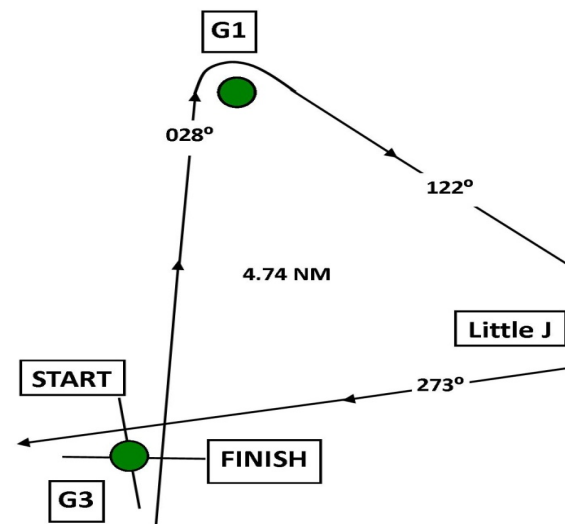

Course= 4.74 NM

Mark	Lv to	Distance	Bearing
G3 - Start			
G1	S	0.97	28°
Little J	S	1.79	122°
G3 - Finish		1.98	273°

For Illustration only

Not for Navigation -Not to Scale

Bearing are true, not magnetic

2022 Double Handed Race - 4.74 NM Starting Times (pg 2)

Course=4.74 NM

Mark	Lv to	Distance
G3 - Start		
G1	S	0.97
Little J	S	1.79
G3 - Finish		1.98

For Illustration only
Not for Navigation -Not to Scale
Bearing are true, not magnetic

Bearing

28°

122°

273°

2022 Double Handed Race - 4.74 NM Starting Times (pg 3)

Course= 4.74 NM

Mark	Lv to	Distance
G3 - Start		
G1	S	0.97
Little J	S	1.79
G3 - Finish		1.98

For Illustration only
Not for Navigation - Not to Scale
Bearing are true, not magnetic

Bearing

28°

122°

273°