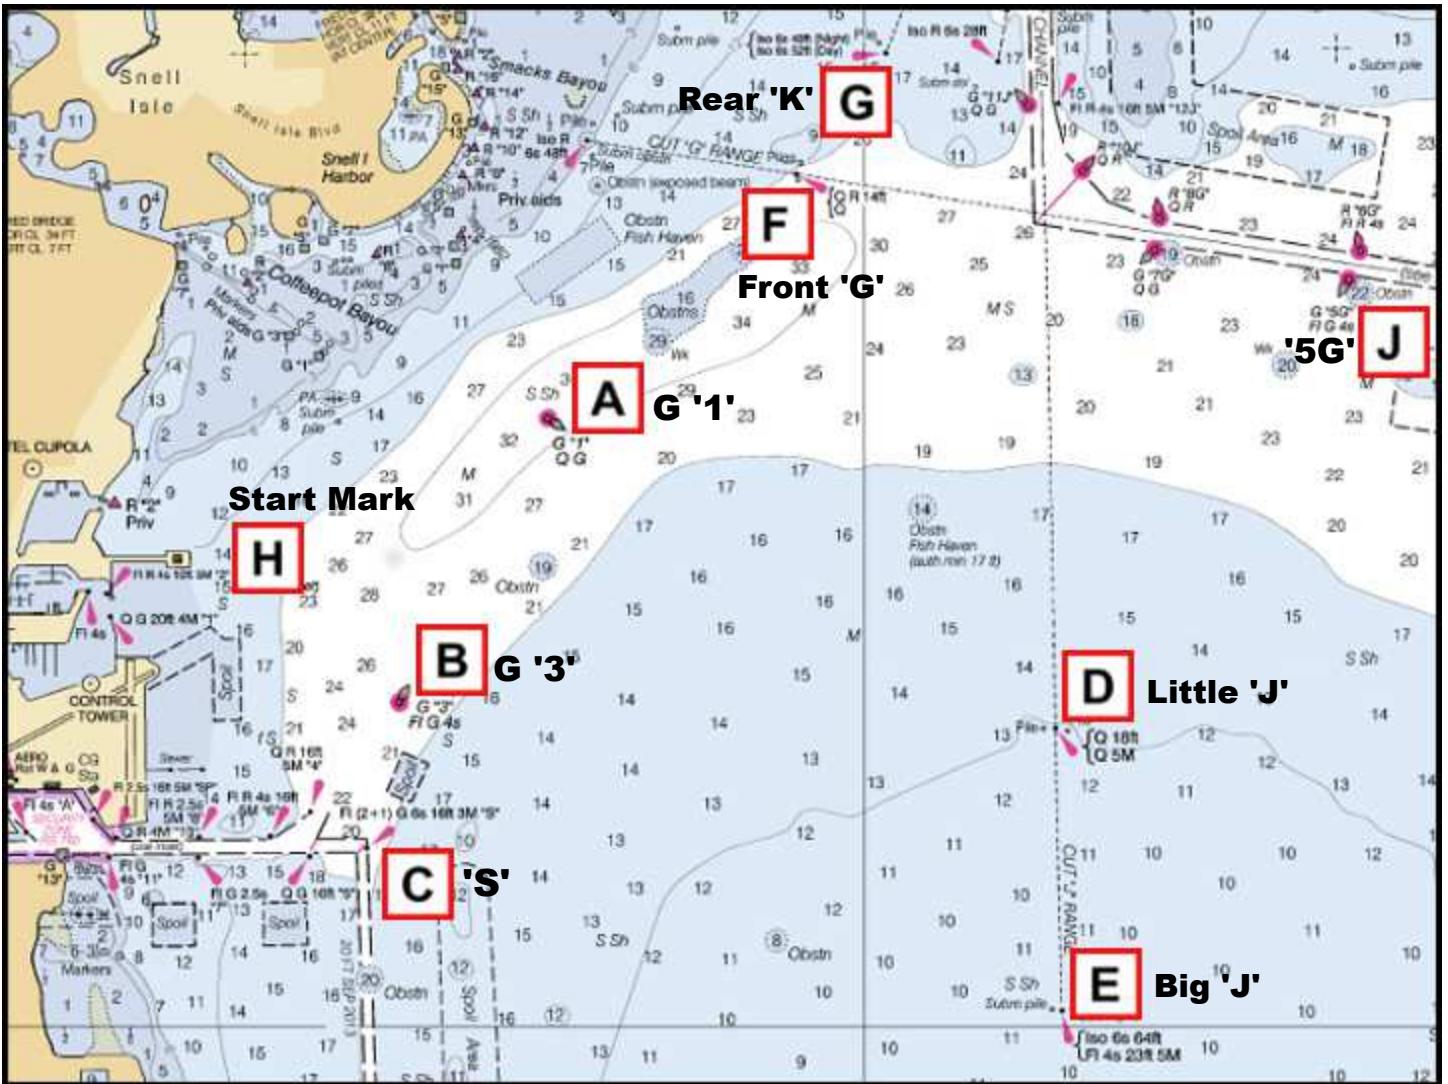

# SPSA Racing

**5 MINUTES TO START**  
Warning – 1 sound, Class flag raised

**4 MINUTES TO START**  
Preparatory – 1 sound, P flag raised

**1 MINUTE TO START**  
1 long sound, P flag lowered

**START** 1 sound, Class flag lowered

For informational Purposes Only. Not for Navigation. To be used with proper navigational charts.